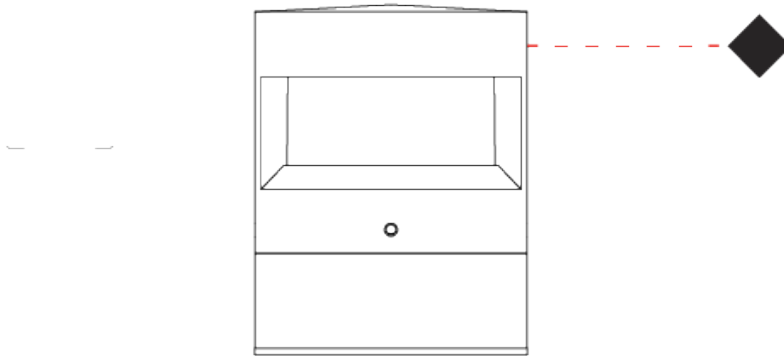

MICRO MENHIR POST

E9B164-

PROJECT

TYPE

SPECIFIER

QUANTITY

DATE