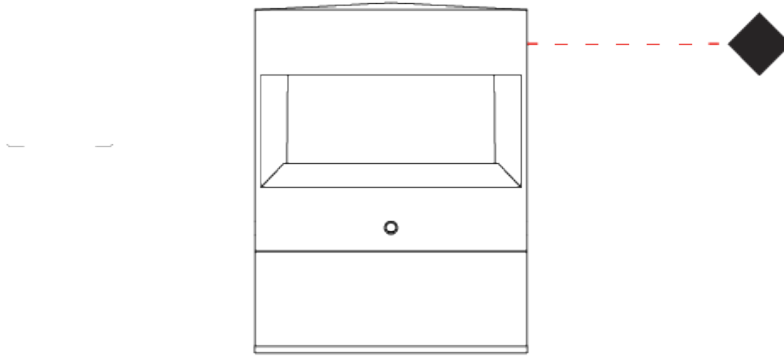

MICRO MENHIR POST

E9B163-

PROJECT

TYPE

SPECIFIER

QUANTITY

DATE