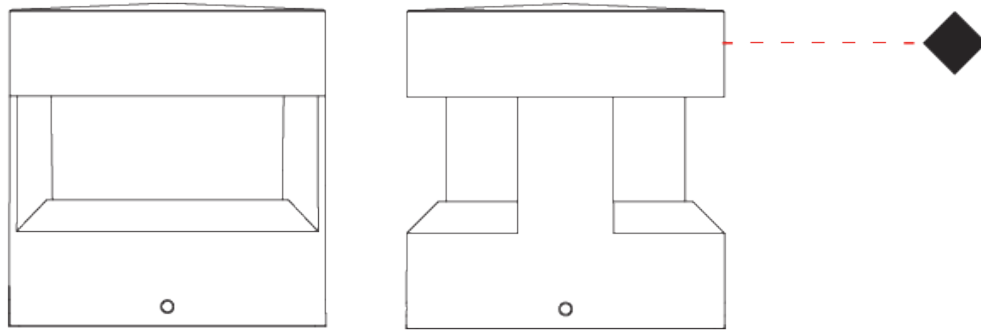

STANDARD MENHIR POST

E9B258-

PROJECT _____

TYPE _____

SPECIFIER _____

QUANTITY _____

DATE _____