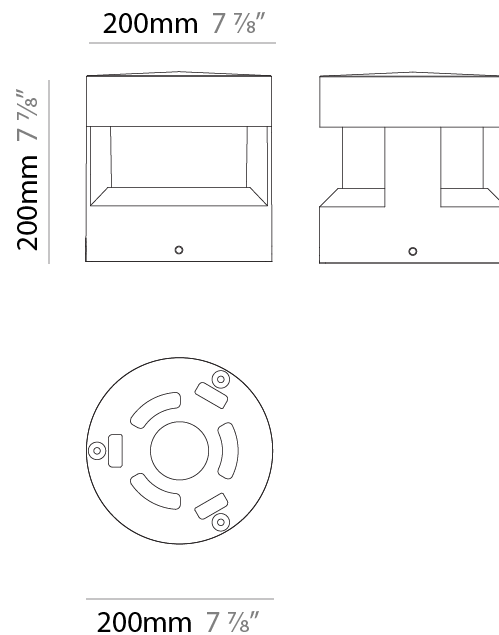

1. To build a product code in our configurator select the specify button on the base model # product page
2. To build a manual product code on this datasheet choose from the options listed below in blue font and add the suffix to the base model #

GENERAL

Series: Menhir
Subseries: Standard Menhir
Brand: Platek
Division: Exterior
Mounting Type: Post
Mounting Location: Above Ground
Subcategory: Marker

PHYSICAL

Shape: Cylinder
Diameter (mm): 200
Diameter (in): 7 7/8
Height (mm): 200
Height (in): 7 7/8
Light Distribution: Direct
Screws: A4 stainless steel
Diffuser: Clear tempered glass
Fixture Finish: BLK / WHI / GRY / COR / ANT / BRZ
Fixture Material: Aluminum
Cable Details: 8-13mm cable allowed

ELECTRICAL

Lamp Type: LED
Input Wattage (W): 15.5
Total Output Wattage (W): 12
Dimming: Non-Dimming / Phase Dimming (120vac Only)
Driver Included: Yes
Driver Location: Integrated
Driver Type: Constant Current - Universal
Driver Class: Class 2
Input Voltage (V): 120 - 277
Constant Current (MA): 350
Upon Request: (Not included - see components [IP65 or higher enclosure to be supplied by others]) Remote : 0-10Vdc dimming

LED

Number of LEDs: 1
Color Temperature (°K): 3000 / 4000
Max. Delivered Lumen (lm): 510 / 530
Nominal Lumen (lm): 1740 / 1810
CRI: >80 CRI
Lamp Life (hrs): 60000

OPTICAL

Optic°: 1 Opening

RATINGS AND CERTIFICATIONS

Certified By: Certified for North American Standards
IP rating: IP65
IK Rating: IK08